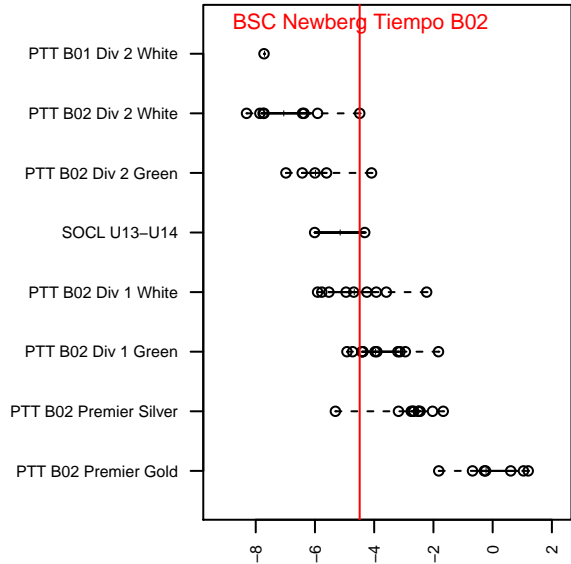

BSC Newberg Tiempo B02

Bridlemile SC Portland
 Portland, OR
 B02 total strength=801
 attack=0.97 defense=1.03
 fall league = PTT B02 Div 2 White
 spr league = Spr OYS B02 Div 2 Green

alt names used:
 BSC Newberg, Tiempo 02
 BSC Newberg 02B Tiempo
 BSC Newberg 02B Tiempo

Venues played:
 2015 Chinook Cup U13
 2015 PTT B02 Division 2 White
 2015 Spr OYS B02 Division 2 Green

BSC Newberg Tiempo B02
 Dots are actual minus expected GF (blue circles) and GA (red triangles).
 Blue line is smoothed change in attack strength. Red is smoothed change in defense strength.

**attack and defense variance (black dot)
relative to other teams
and top 10 in region**

**attack and defense rating
relative to others at age
and all opponents in last 13 months**

Performance relative to 13 month average